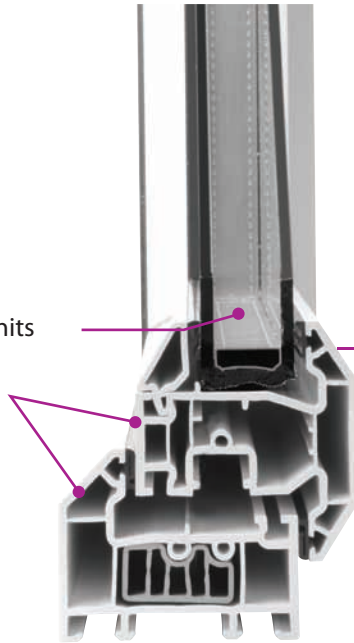

Our products are recyclable and require minimal maintenance.

What we put in...

Double glazed sealed glass units

High specification profile for improved performance

... & what you get.

Beautiful styling

Significantly reduced energy bills, a quieter home and a reduced carbon footprint.