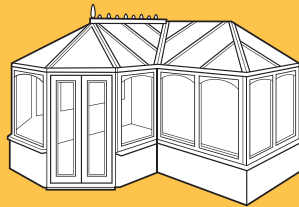

Make a statement with a conservatory that gives an air of affordable luxury that you can enjoy all year round.

Choose from a 'T' shaped Edwardian or a 'P' shaped Victorian conservatory with a multi-faceted end. Our Edwardian design – rectangular or square in shape with no gable end - has a timeless elegance that complements all house styles, whether traditional or contemporary.

The Victorian

A minimum of 5 angular sides with a 3 or 5 facet roof is available in a variety of sizes and finishes to suit your home.

The Edwardian

Normally square or rectangular available in a variety of sizes and finishes to complement your home.

The 'P' Victorian

A flexible style for those who want to create an even larger living space and add more value to your home.

The Lean-to

Square or rectangular, with the classic pitched roof system.

Ask for further information on the roof glazing options available.